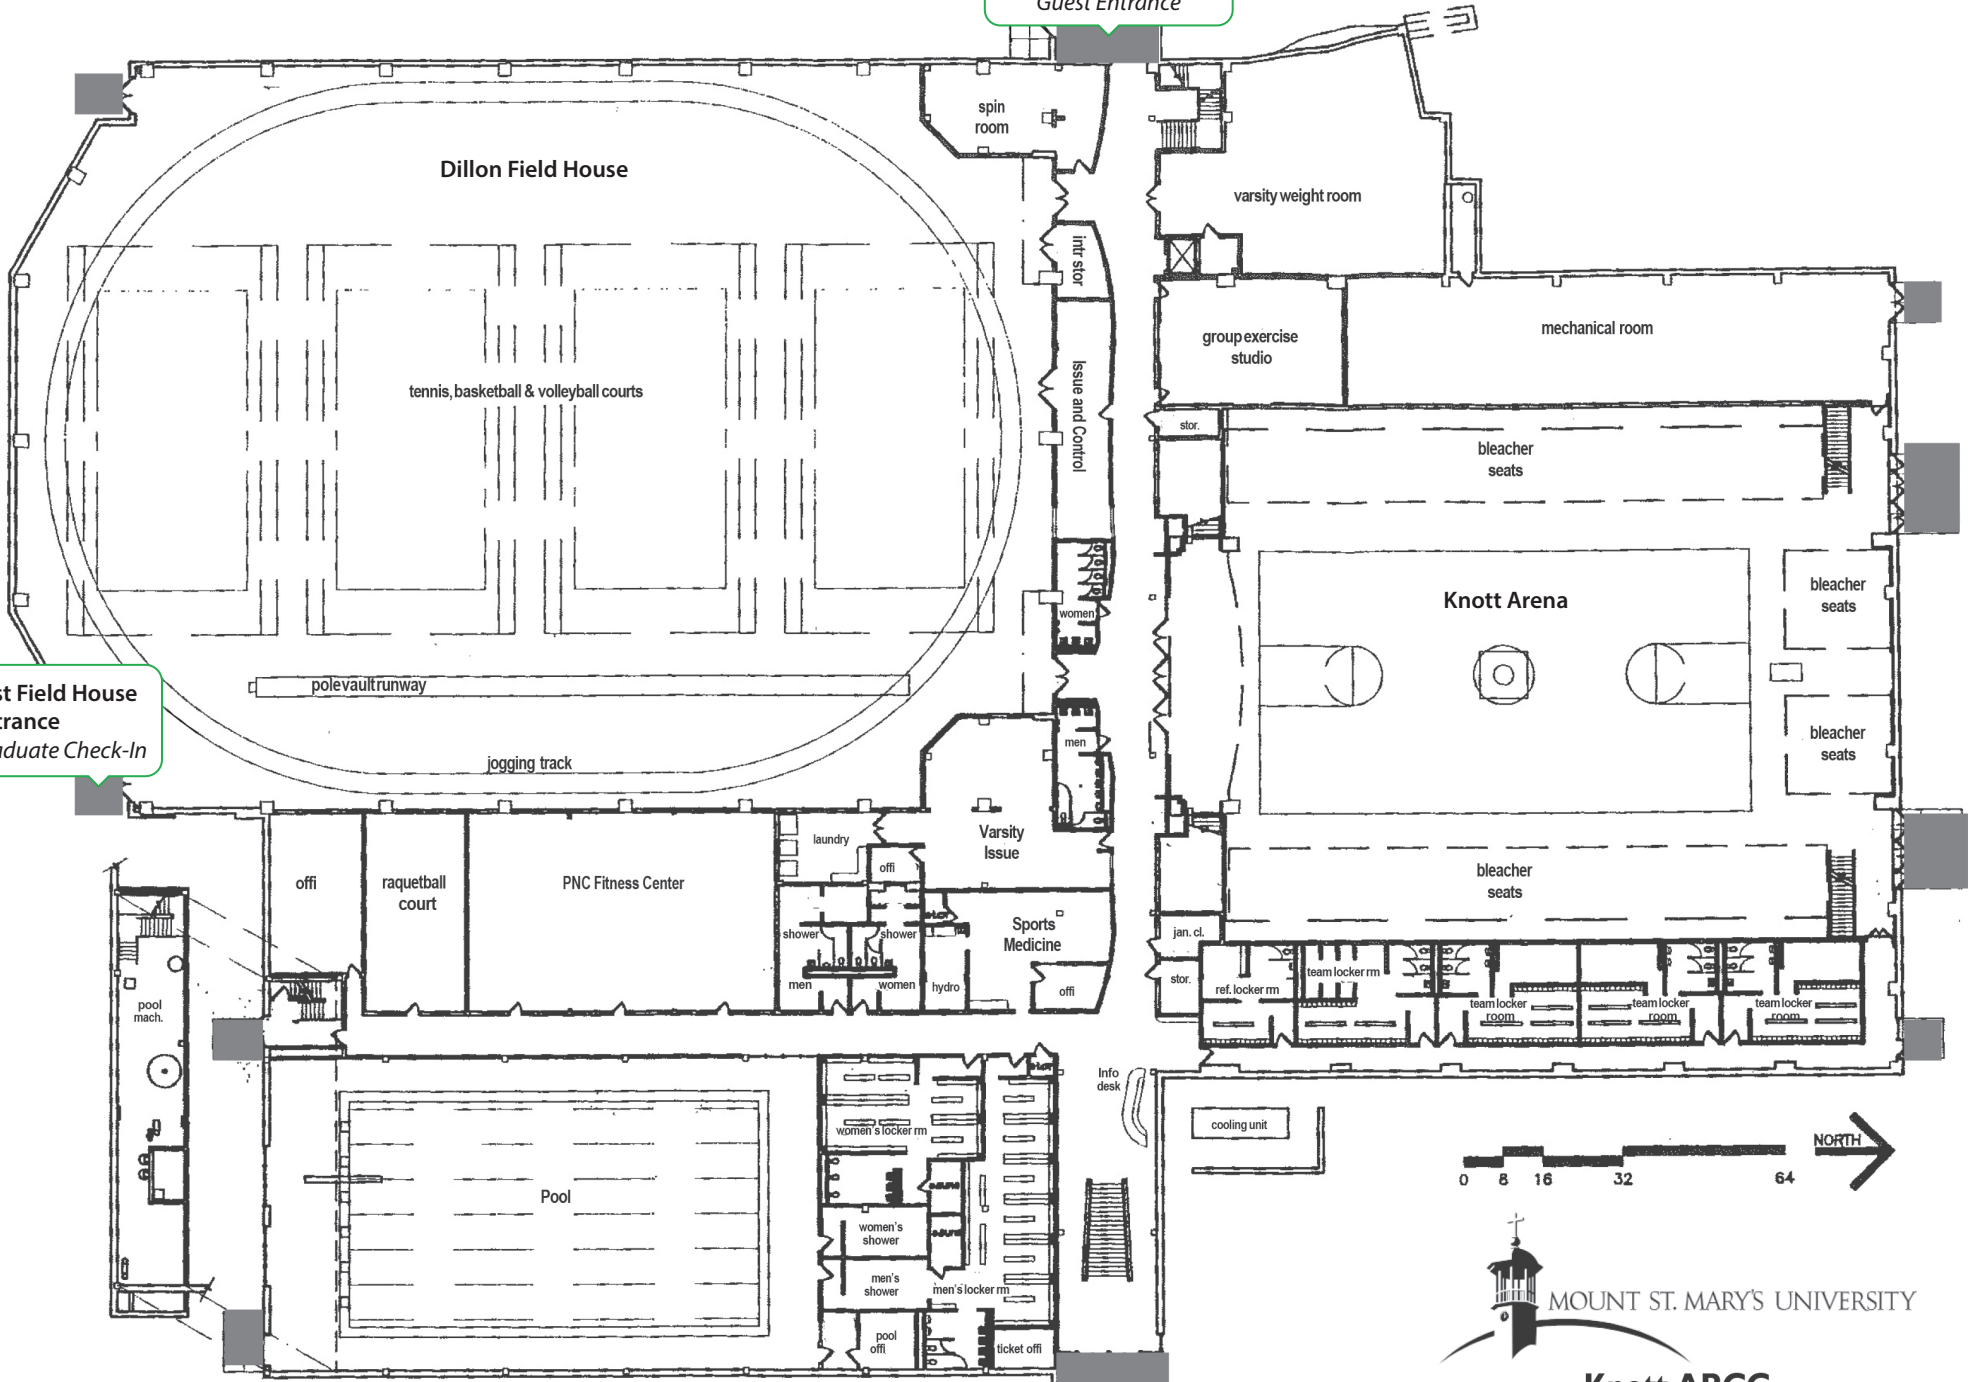

Upper West Entrance
Guest Entrance

East Field House Entrance
Graduate Check-In

Lower East Entrance
Accessible Drop-off Location, Guest Entrance

MOUNT ST. MARY'S UNIVERSITY

Knott ARCC

(Athletic Recreation Convocation Complex)
Lower Level Plan