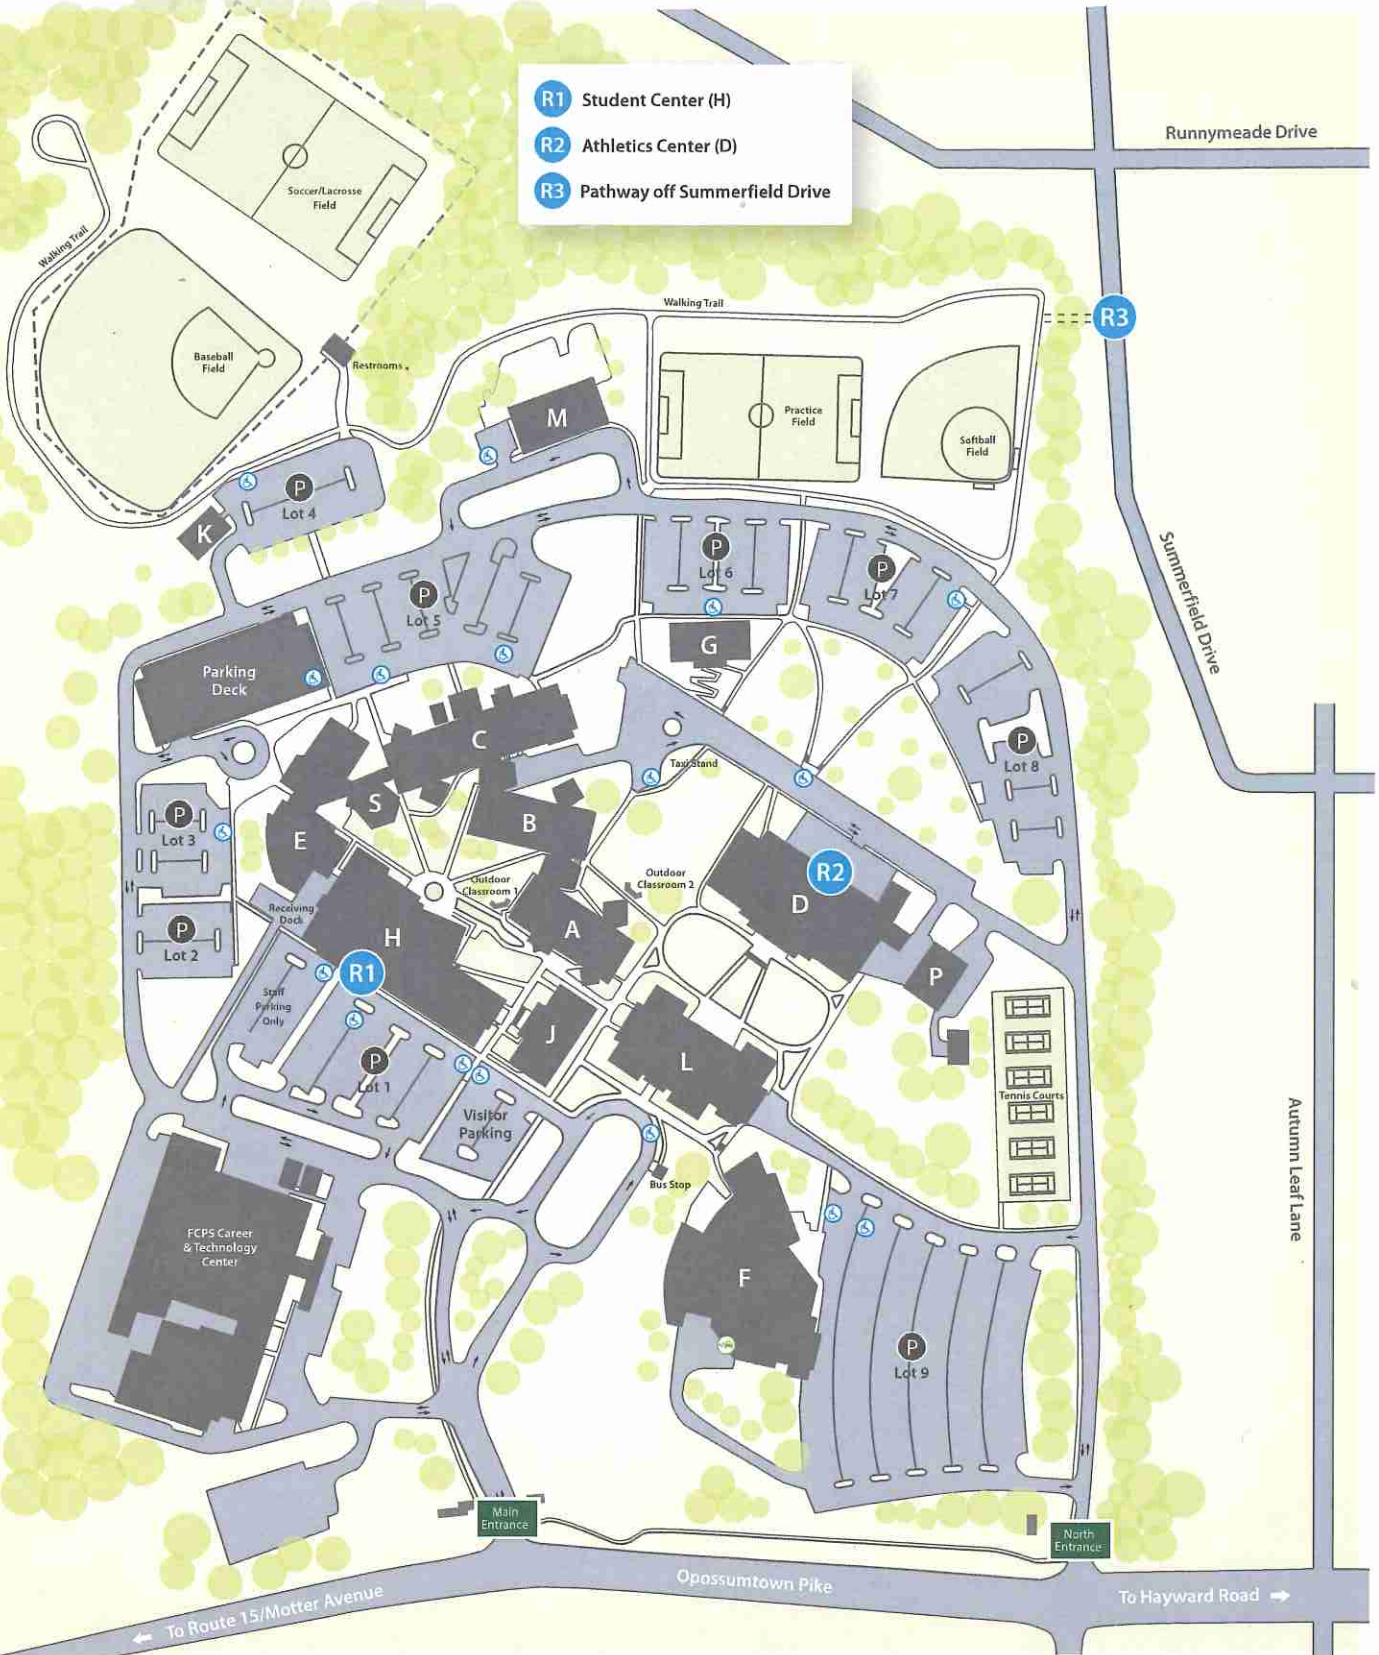

REUNIFICATION LOCATIONS

- **R1** Student Center (H)
- **R2** Athletics Center (D)
- **R3** Pathway off Summerfield Drive

Welcome to Frederick Community College

In case of an emergency, Call 2453 or 4444 on campus or 301.846.2453 off campus or on your cell.

- Evacuation Locations
- Accessible Parking
- Electric Car Charging

For information on accessible routes, please visit our website at frederick.edu

Hayward Road